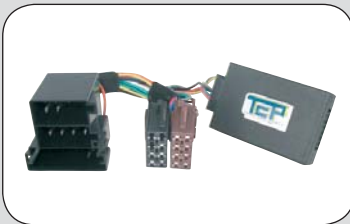

27.1041-400

ean 8715647841528

Choose your lead

- 27.1000-01 Alpine
- 27.1000-16 Becker
- 27.1000-03 Blaupunkt
- 27.1000-04 Clarion
- 27.1000-14 Digital Dynamics
- 27.1000-06 J.V.C.
- 27.1000-07 Kenwood
- 27.1000-08 Panasonic
- 27.1000-13 Panasonic Multimedia
- 27.1000-09 Pioneer
- 27.1000-10 Sony
- 27.1000-15 VST
- 27.1000-12 Zenec

Steeringwheel interface **Peugeot**

206   2000 --> 2002

306   2000 --> 2002

4 functions

Headunit: RB1/ RD1/ 22RC2200/ PU2325A/ PU2294/ Philips/ Clarion