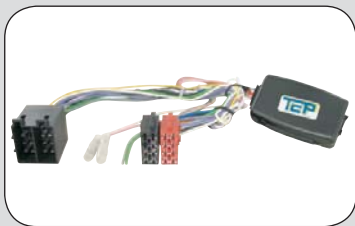

27.1191-300

ean 8715647910651

Choose your lead

- 27.100-301 Alpine
- 27.100-303 Blaupunkt
- 27.100-304 Clarion
- 27.100-306 J.V.C.
- 27.100-307 Kenwood
- 27.100-308 Panasonic
- 27.100-308A Panasonic Multimedia
- 27.100-309 Pioneer
- 27.100-319 Pioneer/ Sony
- 27.100-310 Sony

Steeringwheel interface **Mercedes**

C class W203 2000 --> 2004

With audio 10 system

S.W.I. Steeringwheel interface