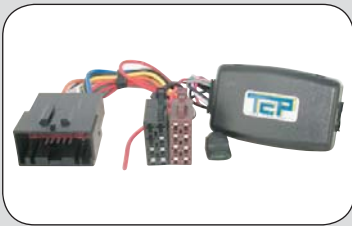

27.1260-306

ean 8715647910576

Choose your lead

- 27.100-301 Alpine
- 27.100-303 Blaupunkt
- 27.100-304 Clarion
- 27.100-306 J.V.C.
- 27.100-307 Kenwood
- 27.100-308 Panasonic
- 27.100-308A Panasonic Multimedia
- 27.100-309 Pioneer
- 27.100-319 Pioneer/ Sony
- 27.100-310 Sony

Steeringwheel interface **Landrover**

Discovery III
Freelander II
Range Rover Sport