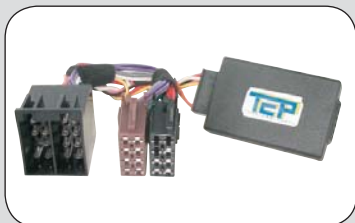

27.1094-400

ean 8715647841542

Choose your lead

- 27.1000-01 Alpine
- 27.1000-16 Becker
- 27.1000-03 Blaupunkt
- 27.1000-04 Clarion
- 27.1000-14 Digital Dynamics
- 27.1000-06 J.V.C.
- 27.1000-07 Kenwood
- 27.1000-08 Panasonic
- 27.1000-13 Panasonic Multimedia
- 27.1000-09 Pioneer
- 27.1000-10 Sony
- 27.1000-15 VST
- 27.1000-12 Zenec

Steeringwheel interface **Fiat**

Ulysse 2002 -->

Headunit: Clarion: 2U71/ PU2471/ RD3