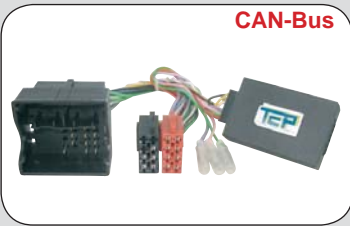

27.1041-600

ean 8715647841757

Choose your lead

- 27.1000-01 Alpine
- 27.1000-16 Becker
- 27.1000-03 Blaupunkt
- 27.1000-04 Clarion
- 27.1000-14 Digital Dynamics
- 27.1000-06 J.V.C.
- 27.1000-07 Kenwood
- 27.1000-08 Panasonic
- 27.1000-13 Panasonic Multimedia
- 27.1000-09 Pioneer
- 27.1000-10 Sony
- 27.1000-15 VST
- 27.1000-12 Zenec

Steeringwheel interface **Citroën**

- Berlingo --> 2007
- C2 2005 -->
- C3 2006 -->
- C3 Picasso 2008 -->
- C4 2006 -->
- C5 II 2005 -->
- C8 2006 -->

Headunit: RD4/ RT4 with CAN-Bus steering controls. Allows time/ date setting
Cars with parking sensor see page 11-12

+15/ illumination/ reverse/ speed/ park signals