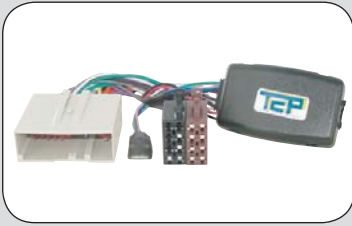

Steeringwheel interface **Landrover**

Freelander I HK 2002 --> 2004

With Becker Traffic Pro system

27.1260-305

ean 8715647910583

Choose your lead

- 27.100-301 Alpine
- 27.100-303 Blaupunkt
- 27.100-304 Clarion
- 27.100-306 J.V.C.
- 27.100-307 Kenwood
- 27.100-308 Panasonic
- 27.100-308A Panasonic Multimedia
- 27.100-309 Pioneer
- 27.100-319 Pioneer/ Sony
- 27.100-310 Sony