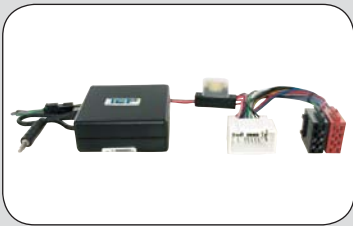

27.1041-300

ean 8715647839365

Connects directly to Pioneer

Steeringwheel interface **Mitsubishi**

Outlander 2007 -->

Without Rockford amplifier