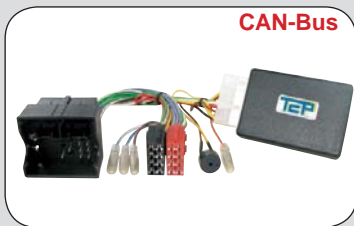

CAN-Bus

27.1041-652

ean 8715647909501

Connects directly to J.V.C.

Steeringwheel interface **Peugeot**

207	2006 -->
307	2005 -->
308	2007 -->
407	2005 -->
607	2005 -->
807	2005 -->
Partner	2005 -->

+15/ illumination/ reverse/ speed signals