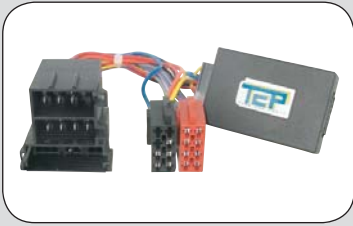

Renault

S.W.I. Steeringwheel interface

27.1250-400

ean 8715647841580

Choose your lead

27.1000-01 Alpine
27.1000-16 Becker
27.1000-03 Blaupunkt
27.1000-04 Clarion
27.1000-14 Digital Dynamics
27.1000-06 J.V.C.
27.1000-07 Kenwood
27.1000-08 Panasonic
27.1000-13 Panasonic Multimedia
27.1000-09 Pioneer
27.1000-10 Sony
27.1000-15 VST
27.1000-12 Zenec

Steeringwheel interface **Renault**

19 --> 1997
Clio --> 1999
Laguna --> 1997

Headunit: G5/ G4/ HO/ HO RDS/ Blaupunkt