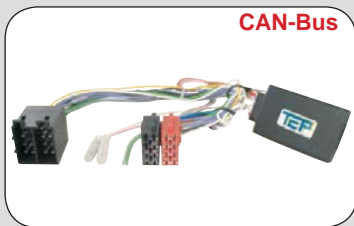

27.1194-601

ean 8715647849630

Choose your lead

27.1000-01	Alpine
27.1000-16	Becker
27.1000-03	Blaupunkt
27.1000-04	Clarion
27.1000-14	Digital Dynamics
27.1000-06	J.V.C.
27.1000-07	Kenwood
27.1000-08	Panasonic
27.1000-13	Panasonic Multimedia
27.1000-09	Pioneer
27.1000-10	Sony
27.1000-15	VST
27.1000-12	Zenec

Steeringwheel interface **Volkswagen**

1. *Crafter* 2006 -->

+15/ illumination/ reverse/ speed signals