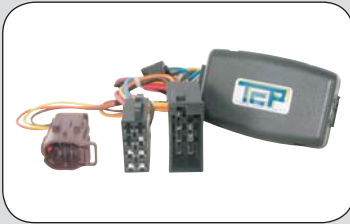

Steeringwheel interface **Opel**

- Corsa* 2009 -->
- (Only for Corsa with permanent display sleep issue)
 Retain display functions.

+15/ illumination/ reverse/ speed/ park signals

27.1040-300

ean 8715647910736