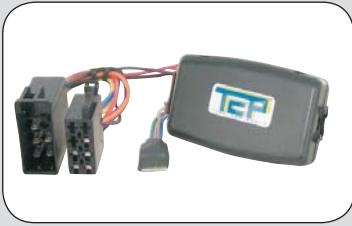

Steeringwheel interface **Renault**

- Clio* 2009 -->
- Megane* 2009 -->
- Twingo* 2009 -->

Allows time/ date setting

+15/ illumination/ reverse/ speed/ park signals

27.1260-300

ean 8715647910620

Choose your lead