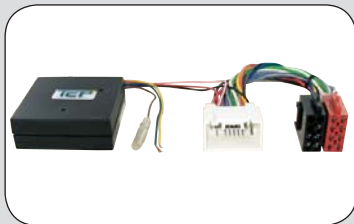

Outlander 2007 -->

Without Rockford amplifier

27.1041-510

ean 8715647857307

Connects directly to J.V.C.

Steeringwheel interface **Mitsubishi**

Outlander 2007 -->

With Rockford amplifier