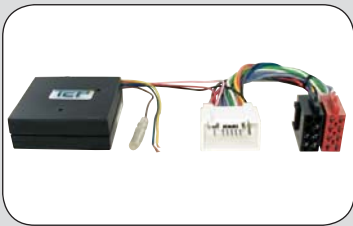

27.1041-715

ean 8715647857321

Connects directly to Kenwood

Steeringwheel interface **Peugeot**

4007	2007 -->

Without Rockford amplifier