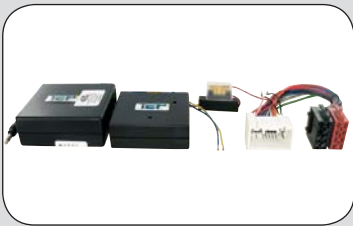

27.1041-515

ean 8715647857314

Connects directly to J.V.C.

Steeringwheel interface **Peugeot**

4007	2007 -->
------	----------

Without Rockford amplifier

27.1041-510

ean 8715647857307