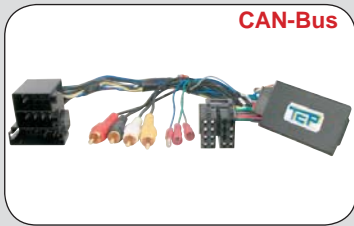

27.1321-600

ean 8715647841825

Choose your lead

- 27.1000-01 Alpine
- 27.1000-16 Becker
- 27.1000-03 Blaupunkt
- 27.1000-04 Clarion
- 27.1000-14 Digital Dynamics
- 27.1000-06 J.V.C.
- 27.1000-07 Kenwood
- 27.1000-08 Panasonic
- 27.1000-13 Panasonic Multimedia
- 27.1000-09 Pioneer
- 27.1000-10 Sony
- 27.1000-15 VST
- 27.1000-12 Zenec

Steeringwheel interface **Audi**

- A3 2003 -->
- A4 2002 -->
- TT 2003 -->

Headunit: *Blaupunkt/ Concert II/ Chorus II/ Grundig/ Matsushita/ Symphony II*

Retains full and rear amplifier systems

+15/ illumination/ reverse/ speed/ park signals

S.W.I. Steeringwheel interface