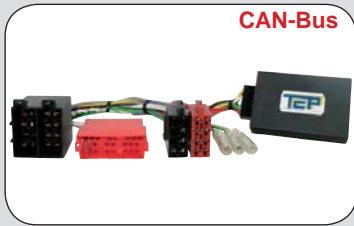

27.1250-601

ean 8715647910750

Choose your lead

- 27.1000-01 Alpine
- 27.1000-16 Becker
- 27.1000-03 Blaupunkt
- 27.1000-04 Clarion
- 27.1000-14 Digital Dynamics
- 27.1000-06 J.V.C.
- 27.1000-07 Kenwood
- 27.1000-08 Panasonic
- 27.1000-13 Panasonic Multimedia
- 27.1000-09 Pioneer
- 27.1000-10 Sony
- 27.1000-15 VST
- 27.1000-12 Zenec

Steeringwheel interface **Renault**

- *Clio* 2009 -->
- *Megane* 2009 -->
- *Twingo* 2009 -->

Allows time/ date setting

+15/ illumination/ reverse/ speed/ park signals