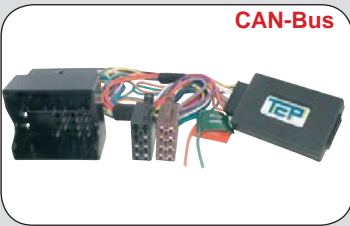

27.1041-601

ean 8715647841764

Choose your lead

- 27.1000-01 Alpine
- 27.1000-16 Becker
- 27.1000-03 Blaupunkt
- 27.1000-04 Clarion
- 27.1000-14 Digital Dynamics
- 27.1000-06 J.V.C.
- 27.1000-07 Kenwood
- 27.1000-08 Panasonic
- 27.1000-13 Panasonic Multimedia
- 27.1000-09 Pioneer
- 27.1000-10 Sony
- 27.1000-15 VST
- 27.1000-12 Zenec

Steeringwheel interface **Citroën**

- Berlingo --> 2007
- C2 2005 -->
- C3 2006 -->
- C3 Picasso 2008 -->
- C4 2006 -->
- C5 II 2005 -->
- C8 2006

For cars fitted without standard oem radio
Cars with parking sensor see page 11-12

+15/ illumination/ reverse/ speed/ park signals