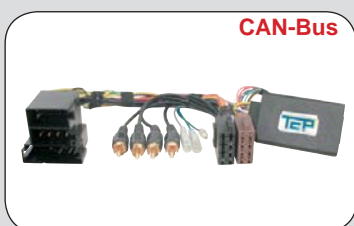

Steeringwheel interface **Seat**

- Exeo 2009 --> (With M.O.S.T. connector)
- Turn on Full and Rear amplifier system

+15/ illumination/ reverse/ speed/ park signals

27.1328-602

ean 8715647907071

Choose your lead