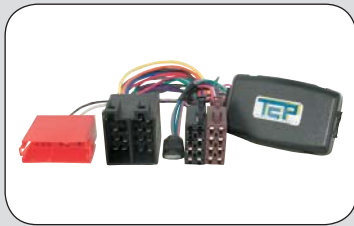

27.1214-300

ean 8715647910675

Choose your lead

- 27.100-301 Alpine
- 27.100-303 Blaupunkt
- 27.100-304 Clarion
- 27.100-306 J.V.C.
- 27.100-307 Kenwood
- 27.100-308 Panasonic
- 27.100-308A Panasonic Multimedia
- 27.100-309 Pioneer
- 27.100-319 Pioneer/ Sony
- 27.100-310 Sony

Steeringwheel interface **Nissan**

Micra 2003 -->