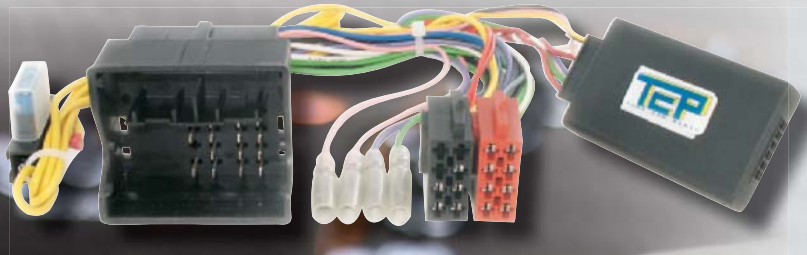

S.W.I. Steeringwheel interface

S.W.I. Steeringwheel Interfaces (Group 27)

These Interfaces make it possible to connect an aftermarket Radio & Navigation and make your OEM steeringwheel control work.

We advise that these Interfaces will only be installed by professional specialists.