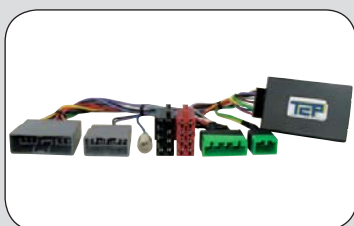

27.1130-400

ean 8715647910491

Choose your lead

- 27.1000-01 Alpine
- 27.1000-16 Becker
- 27.1000-03 Blaupunkt
- 27.1000-04 Clarion
- 27.1000-14 Digital Dynamics
- 27.1000-06 J.V.C.
- 27.1000-07 Kenwood
- 27.1000-08 Panasonic
- 27.1000-13 Panasonic Multimedia
- 27.1000-09 Pioneer
- 27.1000-10 Sony
- 27.1000-15 VST
- 27.1000-12 Zenec

Steeringwheel interface **Honda**

Civic hatchback 2006 -->

Cars with dual-zone climat control
Allows time/ date setting

Head unit: Panasonic 39100-SMG-E016-M1

+15/ illumination/ reverse/ speed/ park signals