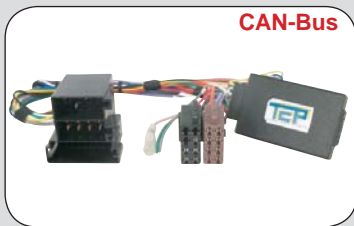

Steeringwheel interface **Mercedes**

- A class W169 2005 -->
- B class W245 2005 -->
- C class W203 2005 -->
- Sprinter W209 2006 -->
- Vito 2006 -->

With audio 5 system and without amplifier

+15/ illumination/ reverse/ speed signals