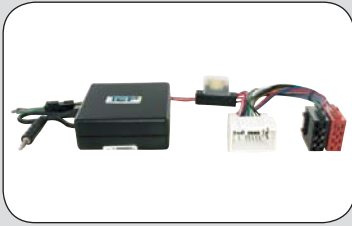

27.1041-510

ean 8715647857307

Connects directly to J.V.C.

Steeringwheel interface **Citroën**

C-Crosser 2008 -->

With Rockford amplifier

27.1041-715

ean 8715647857321

Connects directly to Kenwood

Steeringwheel interface **Citroën**

C-Crosser 2008 -->

Without Rockford amplifier

27.1041-710

ean 8715647857338

Connects directly to Kenwood

Steeringwheel interface **Citroën**

C-Crosser 2008 -->

With Rockford amplifier

S.W.I. Steeringwheel interface

27.1041-300

ean 8715647839365

Connects directly to Pioneer

Steeringwheel interface **Citroën**

C-Crosser 2008 -->