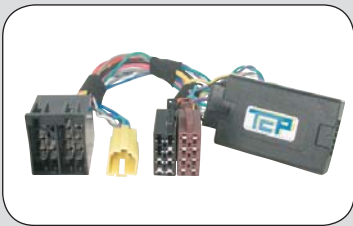

Steeringwheel interface **Renault**

Clio 2000 --> 2005
 Kangoo 2000 -->
 Megane 2000 --> 2005
 Twingo 2007 -->

Headunit: Tunerlist/ VDO/ Without separate display

27.1250-404

ean 8715647841610

Choose your lead