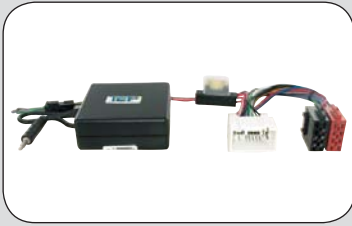

4007	2007 -->
------	----------

Without Rockford amplifier

27.1041-710

ean 8715647857338

Connects directly to Kenwood

Steeringwheel interface **Peugeot**

4007	2007 -->
------	----------

With Rockford amplifier