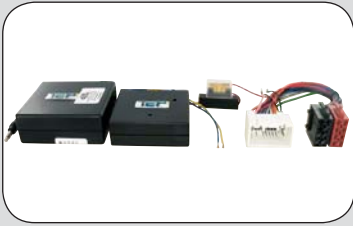

27.1041-715

ean 8715647857321

Connects directly to Kenwood

Steeringwheel interface **Mitsubishi**

Outlander 2007 -->

Without Rockford amplifier

Mitsubishi

27.1041-710