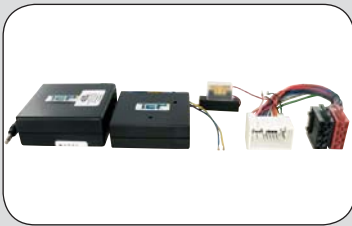

27.1041-300

ean 8715647839365

Connects directly to Pioneer

Steeringwheel interface **Peugeot**

4007 2007 -->

Without Rockford amplifier

27.1041-310

ean 8715647839372