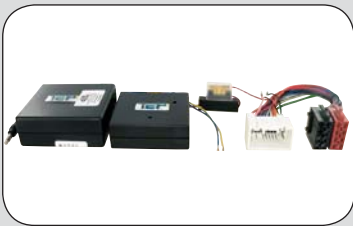

27.1041-710

ean 8715647857338

Connects directly to Kenwood

Steeringwheel interface **Peugeot**

4007	2007 -->

With Rockford amplifier