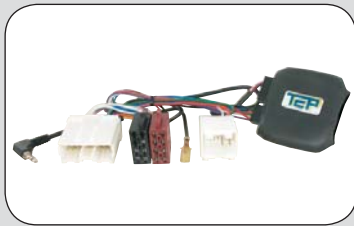

27.1202-301

ean 8715647910668

Choose your lead

- 27.100-301 Alpine
- 27.100-303 Blaupunkt
- 27.100-304 Clarion
- 27.100-306 J.V.C.
- 27.100-307 Kenwood
- 27.100-308 Panasonic
- 27.100-308A Panasonic Multimedia
- 27.100-309 Pioneer
- 27.100-319 Pioneer/ Sony
- 27.100-310 Sony

Steeringwheel interface **Mitsubishi**

Colt 2005 -->

Equipped with Alpine audio system

This interface retains the display functions