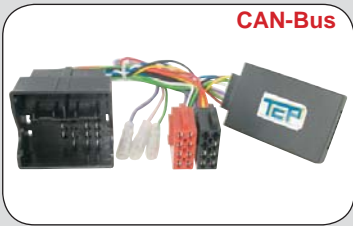

27.1327-600

ean 8715647841849

Choose your lead

- 27.1000-01 Alpine
- 27.1000-16 Becker
- 27.1000-03 Blaupunkt
- 27.1000-04 Clarion
- 27.1000-14 Digital Dynamics
- 27.1000-06 J.V.C.
- 27.1000-07 Kenwood
- 27.1000-08 Panasonic
- 27.1000-13 Panasonic Multimedia
- 27.1000-09 Pioneer
- 27.1000-10 Sony
- 27.1000-15 VST
- 27.1000-12 Zenec

Steeringwheel interface **Skoda**

- *Octavia* 2005 -->
- *Fabia* 2007 -->
- *Roomster* 2008 -->
- *Superb* 2006 -->

+15/ illumination/ reverse/ speed/ park signals

S.W.I. Steeringwheel interface