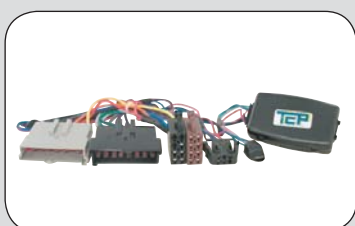

27.1114-301

ean 8715647910446

Choose your lead

- 27.100-301 Alpine
- 27.100-303 Blaupunkt
- 27.100-304 Clarion
- 27.100-306 J.V.C.
- 27.100-307 Kenwood
- 27.100-308 Panasonic
- 27.100-308A Panasonic Multimedia
- 27.100-309 Pioneer
- 27.100-319 Pioneer/ Sony
- 27.100-310 Sony

Steeringwheel interface **Ford**

- *Galaxy* 1996 --> 2002
- Connect under steering cowling