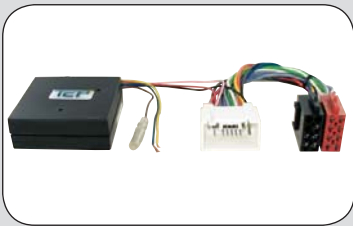

Steeringwheel interface **Citroën**

Jumper III 2006 -->

27.1041-515

ean 8715647857314

Connects directly to J.V.C.

Steeringwheel interface **Citroën**

C-Crosser 2008 -->

Without Rockford amplifier

27.1041-510

ean 8715647857307

Connects directly to J.V.C.

Steeringwheel interface **Citroën**

C-Crosser 2008 -->

With Rockford amplifier

27.1041-715

ean 8715647857321

Connects directly to Kenwood

Steeringwheel interface **Citroën**

C-Crosser 2008 -->

Without Rockford amplifier

27.1041-710

ean 8715647857338

Connects directly to Kenwood

Steeringwheel interface **Citroën**