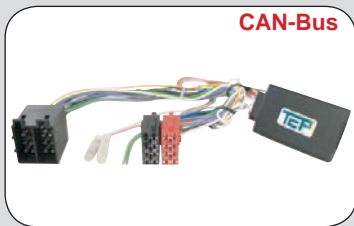

27.1194-601

ean 8715647849630

Choose your lead

- 27.1000-01 Alpine
- 27.1000-16 Becker
- 27.1000-03 Blaupunkt
- 27.1000-04 Clarion
- 27.1000-14 Digital Dynamics
- 27.1000-06 J.V.C.
- 27.1000-07 Kenwood
- 27.1000-08 Panasonic
- 27.1000-13 Panasonic Multimedia
- 27.1000-09 Pioneer
- 27.1000-10 Sony
- 27.1000-15 VST
- 27.1000-12 Zenec

Steeringwheel interface **Mercedes**

- A class W169 2005 -->
- B class W245 2005 -->
- C class W203 2005 -->
- Sprinter W209 2006 -->
- Vito 2006 -->

With audio 5 system and without amplifier

+15/ illumination/ reverse/ speed signals