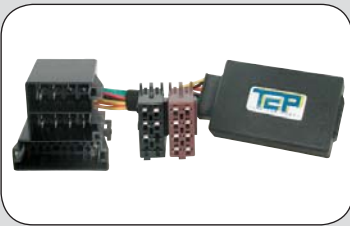

27.1040-401

ean 8715647850636

Choose your lead

- 27.1000-01 Alpine
- 27.1000-16 Becker
- 27.1000-03 Blaupunkt
- 27.1000-04 Clarion
- 27.1000-14 Digital Dynamics
- 27.1000-06 J.V.C.
- 27.1000-07 Kenwood
- 27.1000-08 Panasonic
- 27.1000-13 Panasonic Multimedia
- 27.1000-09 Pioneer
- 27.1000-10 Sony
- 27.1000-15 VST
- 27.1000-12 Zenec

Steeringwheel interface **Citroën**

- Xantia 1994 --> 2001

Headunit: Blaupunkt PH1D/ Clarion PU9667A