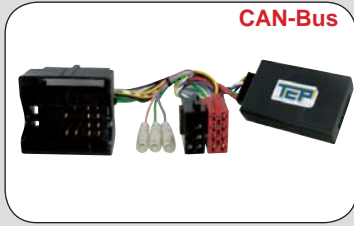

27.1250-600

ean 8715647910743

Choose your lead

- 27.1000-01 Alpine
- 27.1000-16 Becker
- 27.1000-03 Blaupunkt
- 27.1000-04 Clarion
- 27.1000-14 Digital Dynamics
- 27.1000-06 J.V.C.
- 27.1000-07 Kenwood
- 27.1000-08 Panasonic
- 27.1000-13 Panasonic Multimedia
- 27.1000-09 Pioneer
- 27.1000-10 Sony
- 27.1000-15 VST
- 27.1000-12 Zenec

Steeringwheel interface **Renault**

- *Clio* 2009 -->
- *Megane* 2009 -->
- *Twingo* 2009 -->

*Headunit: With display function retention
Allows time/ date setting*

+15/ illumination/ reverse/ speed/ park signals