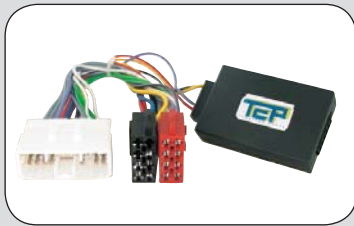

27.1277-600

ean 8715647904186

Choose your lead

- 27.1000-01 Alpine
- 27.1000-16 Becker
- 27.1000-03 Blaupunkt
- 27.1000-04 Clarion
- 27.1000-14 Digital Dynamics
- 27.1000-06 J.V.C.
- 27.1000-07 Kenwood
- 27.1000-08 Panasonic
- 27.1000-13 Panasonic Multimedia
- 27.1000-09 Pioneer
- 27.1000-10 Sony
- 27.1000-15 VST
- 27.1000-12 Zenec

Steeringwheel interface **Ssang-Yong**

Actyon   2006 -->
Rexton   2007 -->

Open dash models