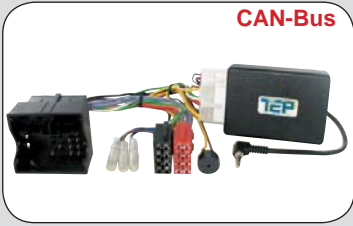

CAN-Bus

27.1041-651

ean 8715647909495

Connects directly to Kenwood

Steeringwheel interface **Peugeot**

207	2006 -->
307	2005 -->
308	2007 -->
407	2005 -->
607	2005 -->
807	2005 -->
Partner	2005 -->

+15/ illumination/ reverse/ speed signals