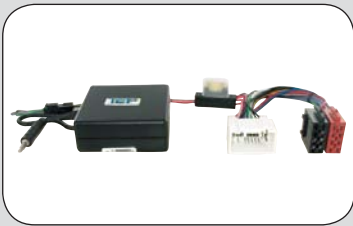

Steeringwheel interface **Citroën**

Jumper III 2006 -->

27.1041-515

ean 8715647857314

Connects directly to J.V.C.

Steeringwheel interface **Citroën**

C-Crosser 2008 -->

Without Rockford amplifier