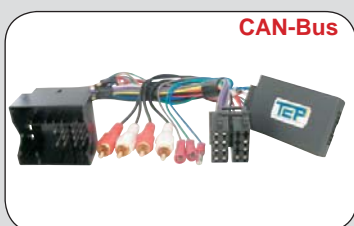

27.1328-601

ean 8715647907064

Choose your lead

- 27.1000-01 Alpine
- 27.1000-16 Becker
- 27.1000-03 Blaupunkt
- 27.1000-04 Clarion
- 27.1000-14 Digital Dynamics
- 27.1000-06 J.V.C.
- 27.1000-07 Kenwood
- 27.1000-08 Panasonic
- 27.1000-13 Panasonic Multimedia
- 27.1000-09 Pioneer
- 27.1000-10 Sony
- 27.1000-15 VST
- 27.1000-12 Zenec

Steeringwheel interface **Seat**

- Exeo 2009 --> (With M.O.S.T. connector)
- Turn on Full and Rear amplifier system

+15/ illumination/ reverse/ speed/ park signals