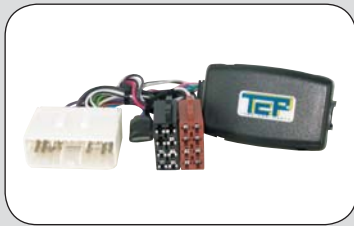

Steeringwheel interface **Skoda**

- Octavia* 2005 -->
- Fabia* 2007 -->
- Roomster* 2008 -->
- Superb* 2006 -->

+15/ illumination/ reverse/ speed/ park signals

S.W.I. Steeringwheel interface

27.1277-300

ean 8715647910811