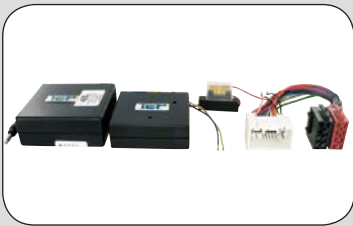

Steeringwheel interface **Citroën**

Jumper III 2006 -->

27.1041-515

ean 8715647857314

Connects directly to J.V.C.

Steeringwheel interface **Citroën**

C-Crosser 2008 -->

Without Rockford amplifier