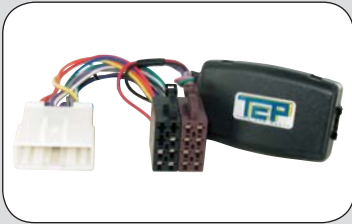

27.1087-300

ean 8715647910347

Choose your lead

- 27.100-301 Alpine
- 27.100-303 Blaupunkt
- 27.100-304 Clarion
- 27.100-306 J.V.C.
- 27.100-307 Kenwood
- 27.100-308 Panasonic
- 27.100-308A Panasonic Multimedia
- 27.100-309 Pioneer
- 27.100-319 Pioneer/ Sony
- 27.100-310 Sony

Steeringwheel interface **Chevrolet**

Nubira 1999 --> 2004