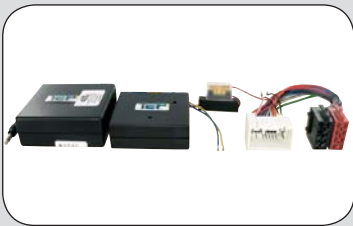

27.1041-710

ean 8715647857338

Connects directly to Kenwood

Steeringwheel interface **Citroën**

C-Crosser   2008 -->

With Rockford amplifier

S.W.I. Steeringwheel interface