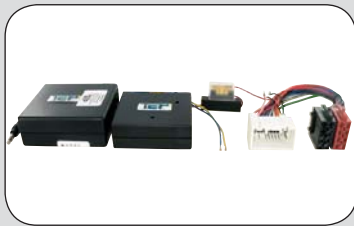

27.1041-510

ean 8715647857307

Connects directly to J.V.C.

Steeringwheel interface **Mitsubishi**

Outlander 2007 -->

With Rockford amplifier