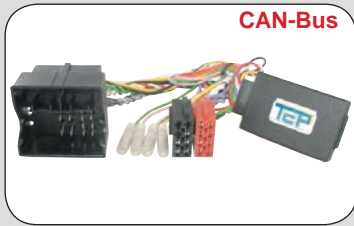

27.1194-600

ean 8715647841795

Choose your lead

- 27.1000-01 Alpine
- 27.1000-16 Becker
- 27.1000-03 Blaupunkt
- 27.1000-04 Clarion
- 27.1000-14 Digital Dynamics
- 27.1000-06 J.V.C.
- 27.1000-07 Kenwood
- 27.1000-08 Panasonic
- 27.1000-13 Panasonic Multimedia
- 27.1000-09 Pioneer
- 27.1000-10 Sony
- 27.1000-15 VST
- 27.1000-12 Zenec

Steeringwheel interface **Mercedes**

- A class W169 2005 -->
- B class W245 2005 -->
- C class W203 2005 --> 2007
- Sprinter W209 2006 -->

With audio 20 system and without amplifier

+15/ illumination/ reverse/ speed signals