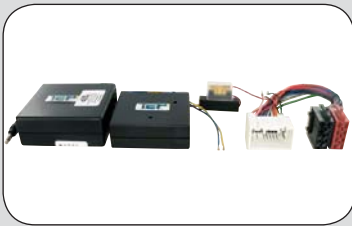

27.1041-310

ean 8715647839372

Connects directly to Pioneer

Steeringwheel interface **Citroën**

C-Crosser 2008 -->

With Rockford amplifier