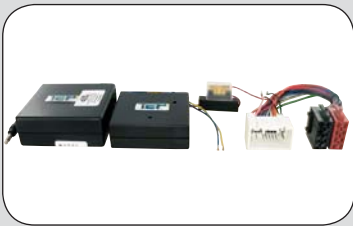

27.1041-310

ean 8715647839372

Connects directly to Pioneer

Steeringwheel interface **Mitsubishi**

Outlander 2007 -->

With Rockford amplifier

S.W.I. Steeringwheel interface